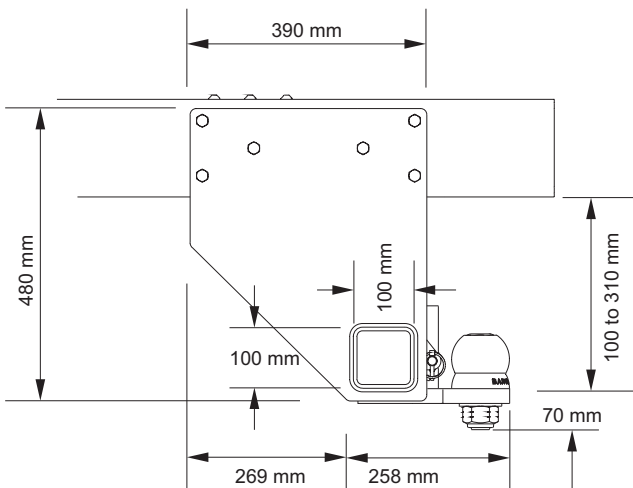

## BT1200B

Suits Bartlett 95 Coupling

Max. 7 000 kg ATM

Item	Description	Qty. P/kit
1	Side Plates	2
2	Cross member	1
3	7 Pin Base Mount Plate	1
4	Air Coupling Mount Plate	1
5	Rating Plate & Studs	1 Set
6	13 mm Safety Chain Attachments	2
7	Gussets	2
8	95 mm Bartlett ball	Not Inc.
9	Detailed instruction booklet	1

### Rating:

Maximum 7 000 kg A.T.M.

Shipping Mass Inc Pallet = 50 kg.

\* Ball not included - Shown for illustration only

Will accept some other ball sizes

\* 95mm Ball, sideplate mounting holes and bolts not included - shown for illustration purpose only