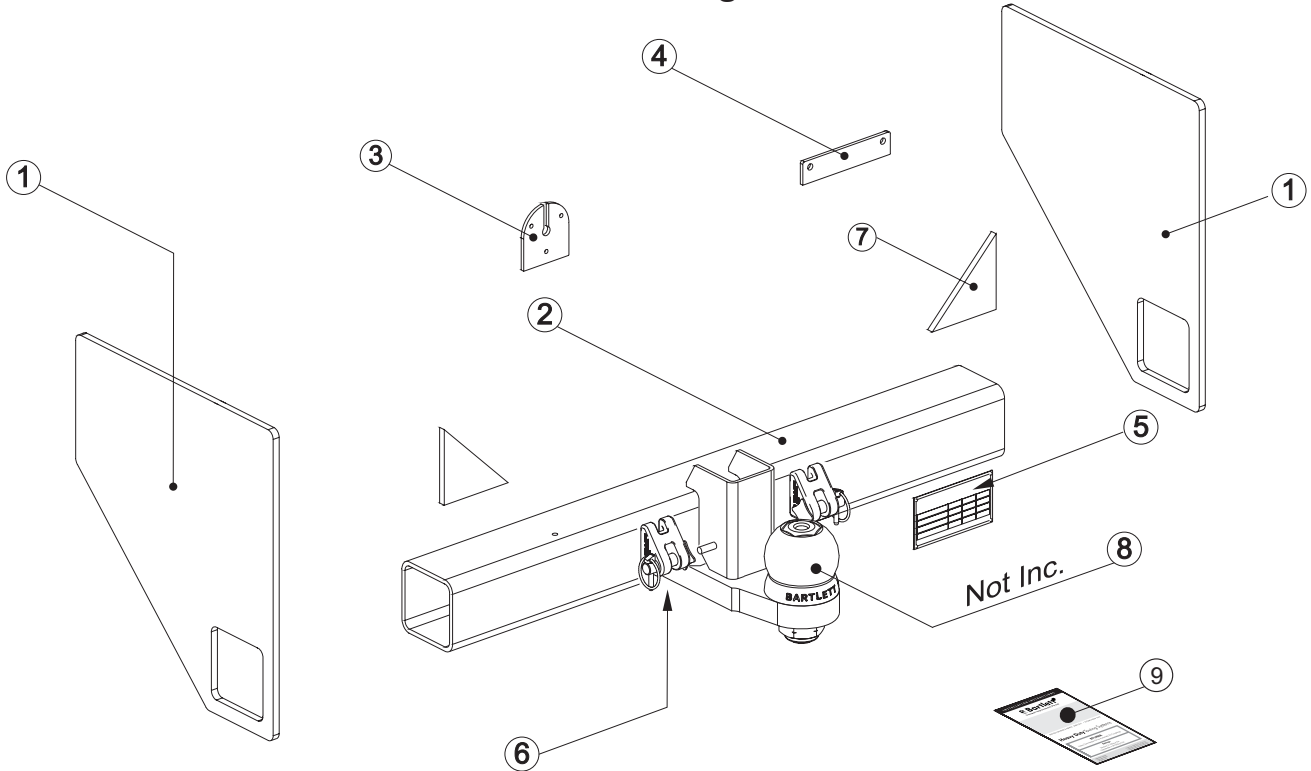

## BT1200B

Suits Bartlett 95 Coupling

Max. 7 000 kg ATM

Item	Description	Qty. P/kit
1	Side Plates	2
2	Cross member	1
3	7 Pin Base Mount Plate	1
4	Air Coupling Mount Plate	1
5	Rating Plate & Studs	1 Set
6	13 mm Safety Chain Attachments	2
7	Gussets	2
8	95 mm Bartlett ball	Not Inc.
9	Detailed instruction booklet	1

### Rating:

Maximum 7 000 kg A.T.M.

Shipping Mass Inc Pallet = 50 kg.

\* Ball not included - Shown for illustration only

Will accept some other ball sizes

\* 95mm Ball, sideplate mounting holes and bolts not included - shown for illustration purpose only