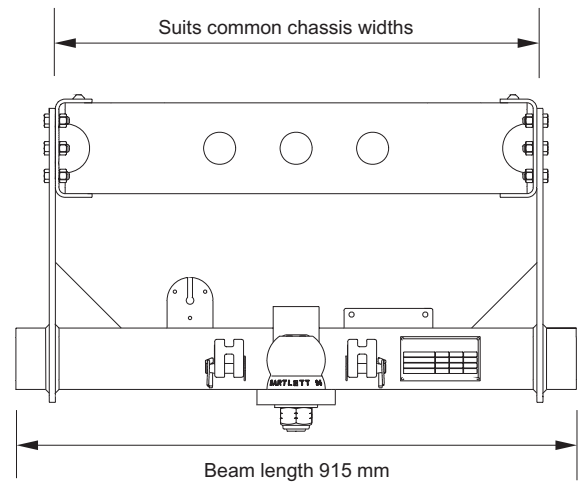

## BT1200B

Suits Bartlett 95 Coupling

Max. 7 000 kg ATM

Item	Description	Qty. P/kit
1	Side Plates	2
2	Cross member	1
3	7 Pin Base Mount Plate	1
4	Air Coupling Mount Plate	1
5	Rating Plate & Studs	1 Set
6	13 mm Safety Chain Attachments	2
7	Gussets	2
8	95 mm Bartlett ball	Not Inc.
9	Detailed instruction booklet	1

### Rating:

Maximum 7 000 kg A.T.M.

Shipping Mass Inc Pallet = 50 kg.

\* Ball not included - Shown for illustration only

Will accept some other ball sizes

\* 95mm Ball, sideplate mounting holes and bolts not included - shown for illustration purpose only