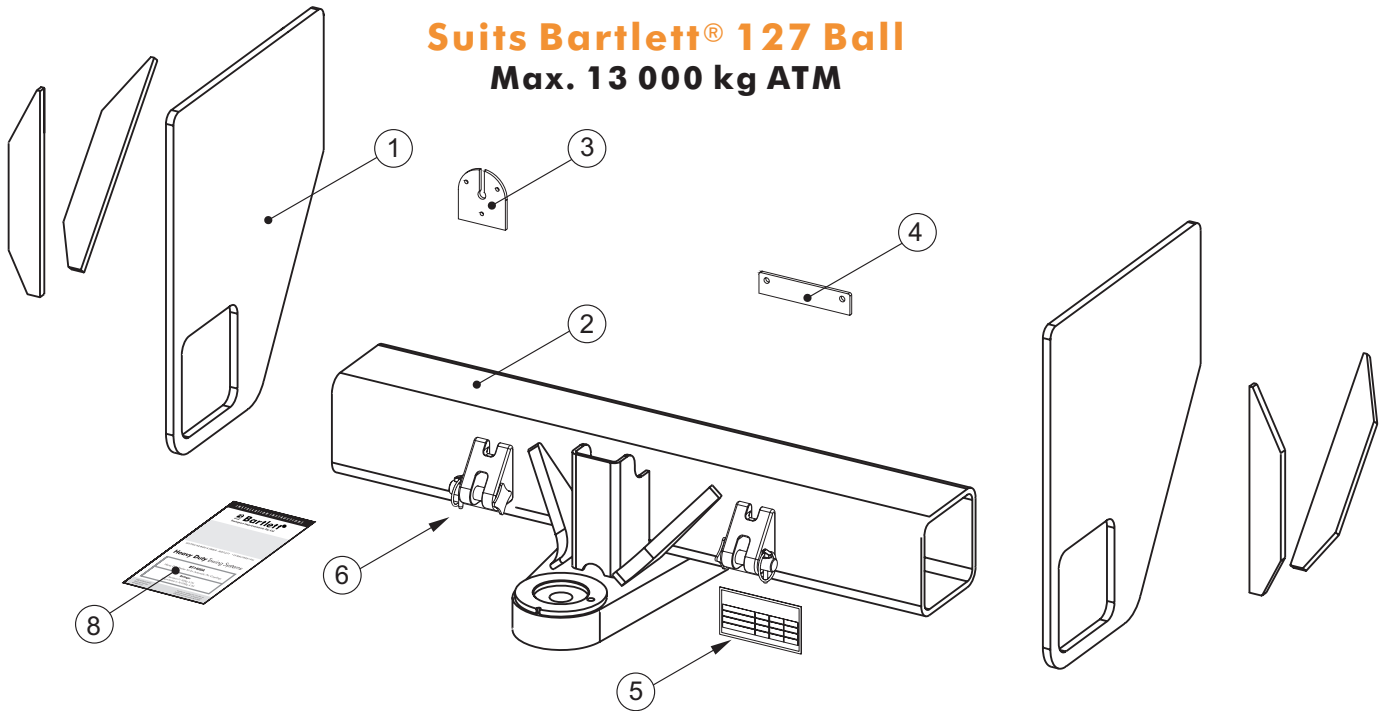

BT1300B

Suits Bartlett® 127 Ball
Max. 13 000 kg ATM

Item	Description	Qty. P/kit
1	Side Plates	2
2	Crossmember Assembly	1
3	7 Pin Base Mount Plate	1
4	Air Coupling Mount Plate	1
5	Rating Plate & Studs	1 Set
6	16 mm Safety Chain Attachments	1 Set
7	Sideplate Lateral Braces	4
8	Detailed instruction booklet	1

Ratings:

Standard 13 000 kg A.T.M.

Shipping Mass Inc. pallet = 100 kg

* Ball, sideplate mounting holes and bolts not included - Shown for illustration only

**BTI reserves the right to alter specifications without notice.