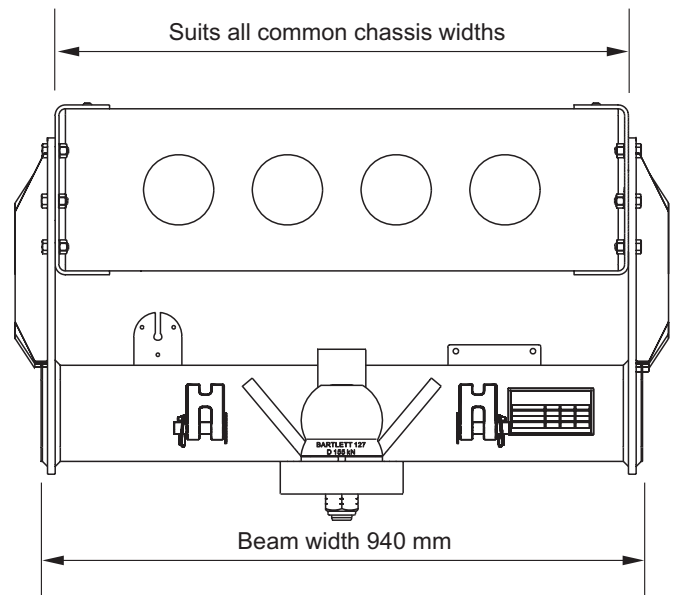

BT1300B

Suits Bartlett® 127 Ball
Max. 13 000 kg ATM

Item	Description	Qty. P/kit
1	Side Plates	2
2	Crossmember Assembly	1
3	7 Pin Base Mount Plate	1
4	Air Coupling Mount Plate	1
5	Rating Plate & Studs	1 Set
6	16 mm Safety Chain Attachments	1 Set
7	Sideplate Lateral Braces	4
8	Detailed instruction booklet	1

Ratings:

Standard 13 000 kg A.T.M.

Shipping Mass Inc. pallet = 100 kg

* Ball, sideplate mounting holes and bolts not included - Shown for illustration only

**BTI reserves the right to alter specifications without notice.