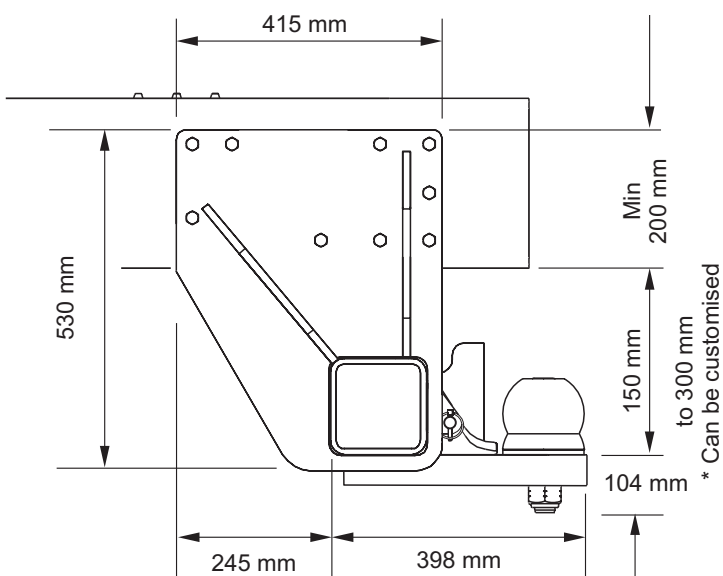

BT1300B

Suits Bartlett® 127 Ball
Max. 13 000 kg ATM

Item	Description	Qty. P/kit
1	Side Plates	2
2	Crossmember Assembly	1
3	7 Pin Base Mount Plate	1
4	Air Coupling Mount Plate	1
5	Rating Plate & Studs	1 Set
6	16 mm Safety Chain Attachments	1 Set
7	Sideplate Lateral Braces	4
8	Detailed instruction booklet	1

Ratings:

Standard 13 000 kg A.T.M.

Shipping Mass Inc. pallet = 100 kg

* Ball, sideplate mounting holes and bolts not included - Shown for illustration only

**BTI reserves the right to alter specifications without notice.