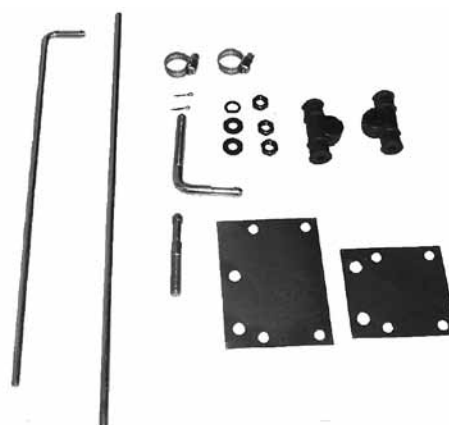

LEVER AND ROD KIT

PART NUMBER	REPLACES	COMMENTS
ABC27000.01	-	-