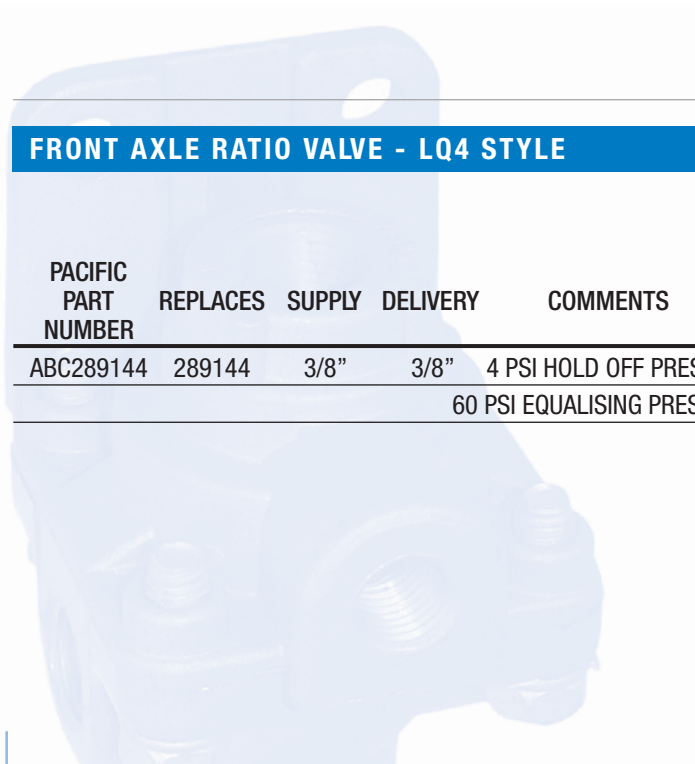

LIMITING QUICK RELEASE VALVE - LQ2 STYLE

PACIFIC PART NUMBER	REPLACES	SUPPLY	DELIVERY	COMMENTS
ABC229505	229505	3/8"	3/8"	

- Repair Kit ABC282098

FRONT AXLE RATIO VALVE - LQ4 STYLE

PACIFIC PART NUMBER	REPLACES	SUPPLY	DELIVERY	COMMENTS
ABC289144	289144	3/8"	3/8"	4 PSI HOLD OFF PRESSURE 60 PSI EQUALISING PRESSURE