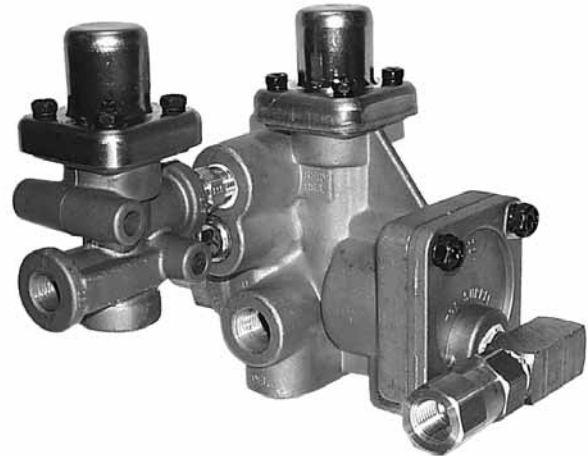

SPRING BRAKE VALVE - SR1 STYLE

PACIFIC PART NUMBER	REPLACES	COMMENTS
ABC286364	286364	55 PSI RESERVOIR TRIP PRESSURE
ABC288063	288063 106813	30 PSI RESERVOIR TRIP PRESSURE

- Repair Kit ABC108123

SPRING BRAKE VALVE - SR2 STYLE

PACIFIC PART NUMBER	REPLACES	COMMENTS
ABC106835	106835, 287376 272912	NO CHECK VALVE IN MOUNTING NIPPLE

- Repair Kit ABC287691

SPRING BRAKE VALVE - SR3 STYLE

PACIFIC PART NUMBER	REPLACES	COMMENTS
ABC106834	106834, 101113 272914	WITH CHECK VALVE BALL IN MOUNTING NIPPLE CAN REPLACE ABC3802 AND SR5

- Repair Kit ABK834

SPRING BRAKE VALVE - SR4 STYLE

PACIFIC PART NUMBER	REPLACES	COMMENTS
ABC101112	101112, 101112M	

SPRING BRAKE VALVE - SR5 STYLE

PACIFIC PART NUMBER	REPLACES	COMMENTS
ABC109539	109539, 065549 109620	IDENTIFIED BY HOLE IN WEB