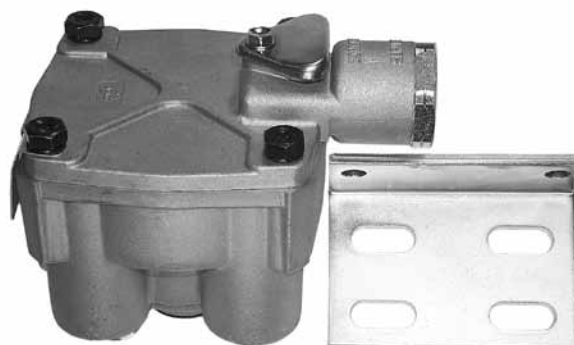

RELAY VALVE - R14 STYLE

PACIFIC PART NUMBER	REPLACES	COMMENTS
ABC103028	103028	WITH MOUNTING BRACKET, 4 PSI

- Repair Kit ABC102802.
- Mounting Bracket ABC296010. See page 27