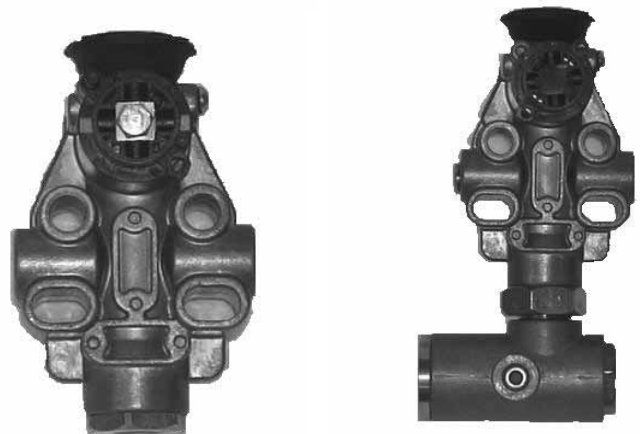

SUSPENSION LEVELLING VALVE LINKAGE ROD

PART NUMBER	REPLACES	COMMENTS
ABC50464		398MM X 6.3MM

SUSPENSION LEVELLING VALVES - NEWAY STYLE

PART NUMBER	REPLACES	COMMENTS
ABC54007	90054007 90054111	CHANGE FITTINGS
ABC54241	90554241	METAL
ABC54271	90554271	METAL - with DUMP