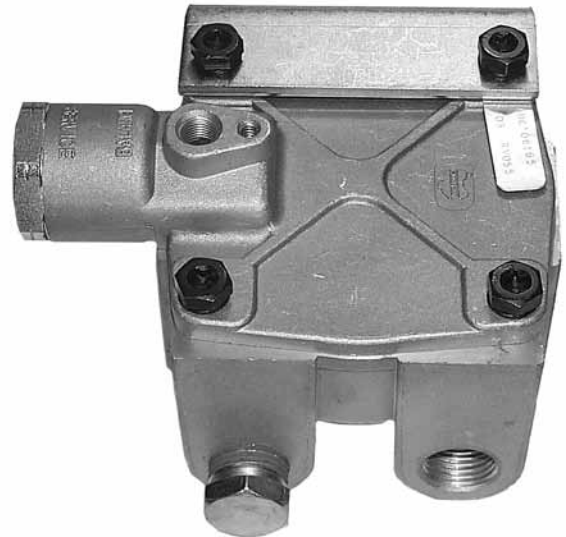

SAFETY VALVE - ST1 STYLE

PACIFIC PART NUMBER	REPLACES	COMMENTS
ABC205105	205105	1/4" ADJUSTABLE 150 PSI

NO LONGER AVAILABLE
FOR SERVICE, USE ABC800350, NON ADJUSTABLE

SAFETY VALVE - ST4 STYLE

PACIFIC PART NUMBER	REPLACES	COMMENTS
ABC800350	284142, 205105	1/4" 150 PSI
ABC284143	284143	3/8" 150 PSI
ABC285849	285849	1/4" 175 PSI
ABC800155	800155	1/4" 200 PSI

- Repair Kit ABC287370

RELAY VALVE - RE8 STYLE

PACIFIC PART NUMBER	REPLACES	COMMENTS
ABV774	272774	TANK MOUNTED
ABV871	272871	CHASSIS MOUNTED

RELAY VALVE - R8P STYLE

PACIFIC PART NUMBER	REPLACES	COMMENTS
ABC107455	107455, 287114	PILOT RELAY VALVE

PACIFIC PART NUMBER	REPLACES	COMMENTS
ABC103028	103028	WITH MOUNTING BRACKET, 4 PSI

- Repair Kit ABC102802.
- Mounting Bracket ABC296010. See page 27

RELAY VALVE - R14H STYLE

PACIFIC PART NUMBER	REPLACES	COMMENTS
ABC102998	102998	
ABC103010	103010 104146	WITH MOUNTING BRACKET, 4 PSI
ABC103066	103066	
ABC106159	106159	
ABC106165	103294 106165	

- Repair Kit ABC102802

MODULATING VALVE - R7 STYLE

PACIFIC PART NUMBER	REPLACES	COMMENTS
ABC103081	103081 102144 101234	95 PSI SPRING BRAKE RELEASE PRESSURE

- Repair Kit ABC283861

RELAY VALVE - BP-R1 STYLE