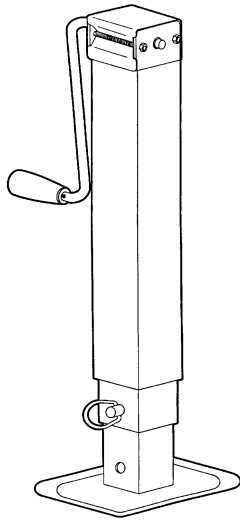

Part No: 190510
Travel: 15"- 381mm
Capacity: 3175 kgs
Retracted: 613mm
Extended:1330mm
Dropleg: 340mm

Also Available with No dropleg.

Part No: 190754ND
Retracted: 545mm
Capacity: 2.5 tonne