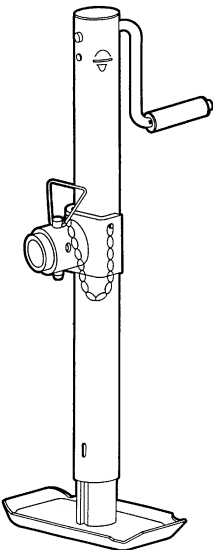

JOCKEY WHEELS & **LEGS CATALOGUE**

*104 Gardens Drive,
Willawong QLD 4110
Australia*

Ph: 07 3273 4155

Email: sales@transparts.com.au

SIDEWIND LEGS

Part No: 158151TP

Travel: 15"-381mm

Capacity: 2000lbs-800kgs

Retracted: 14.50"-368mm

Extended: 29.5"-749mm

Weight: 8kgs.

Part No:WF398423

Travel: 10"-254mm

Capacity: 5000lbs-2200kgs

Retracted: 10.5"-266mm

Extended: 20.5"-520mm

Weight: 6.5kgs

Part No: 190510
Travel: 15"- 381mm
Capacity: 3175 kgs
Retracted: 613mm
Extended:1330mm
Dropleg: 340mm

Also Available with No dropleg.

Part No: 190754ND
Retracted: 545mm
Capacity: 2.5 tonne

Part No: 182804TP
Capacity: 4500kgs
Travel: 12.5 "
13.5 "Additional Dropleg
Retracted: 27.6 "
Extended: 53.6 "
Spring Return Foot

Part No: 183800TP
Two Speed Leg.
Capacity: 4.5t-10000lbs
Travel: 12.5" – 317mm
Retracted: 28.5"- 724mm
Extended: 54.6"- 1386mm
Dropleg: 13.5"-342mm
Weight: 31kgs