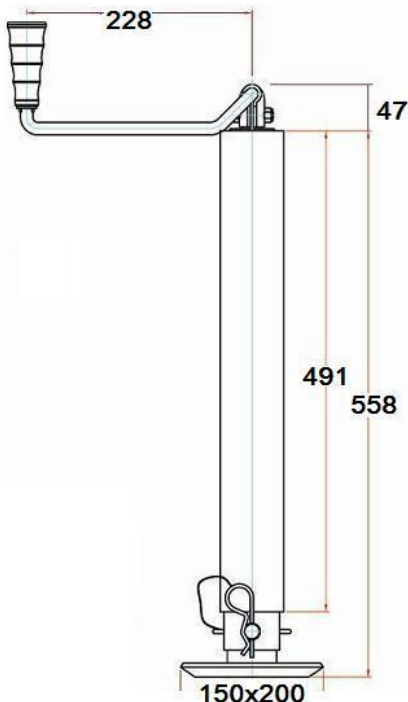

Part No: 182804TP
Capacity: 4500kgs
Travel: 12.5 "
13.5 "Additional Dropleg
Retracted: 27.6 "
Extended: 53.6 "
Spring Return Foot

Part No: 183800TP
Two Speed Leg.
Capacity: 4.5t-10000lbs
Travel: 12.5" – 317mm
Retracted: 28.5"- 724mm
Extended: 54.6"- 1386mm
Dropleg: 13.5"-342mm
Weight: 31kgs

TOPWIND LEGS

Part No: 158451

Travel: 10'-254mm

Capacity: 2000lbs-800kgs

Retracted: 11.25"-285mm

Extended: 21.25"- 539mm

Weight: 7kgs

Part No: 158452TP

Travel: 15"-381mm

Capacity: 2000lbs-800kgs

Retracted: 14.50"-368mm

Extended: 29.5"-749mm

Weight: 8kgs.

Part No: 190510TW

Travel: 15"- 381mm

Capacity: 7000lbs – 3175kgs

Outer Boss
3.25" dia

Inner Boss
2.5" dia

Part No: 701180KIT

7/8" pin

Plate Size:

4.5" x 3 5/8".

Outer Boss
4" dia

Inner Boss
3.25" dia.