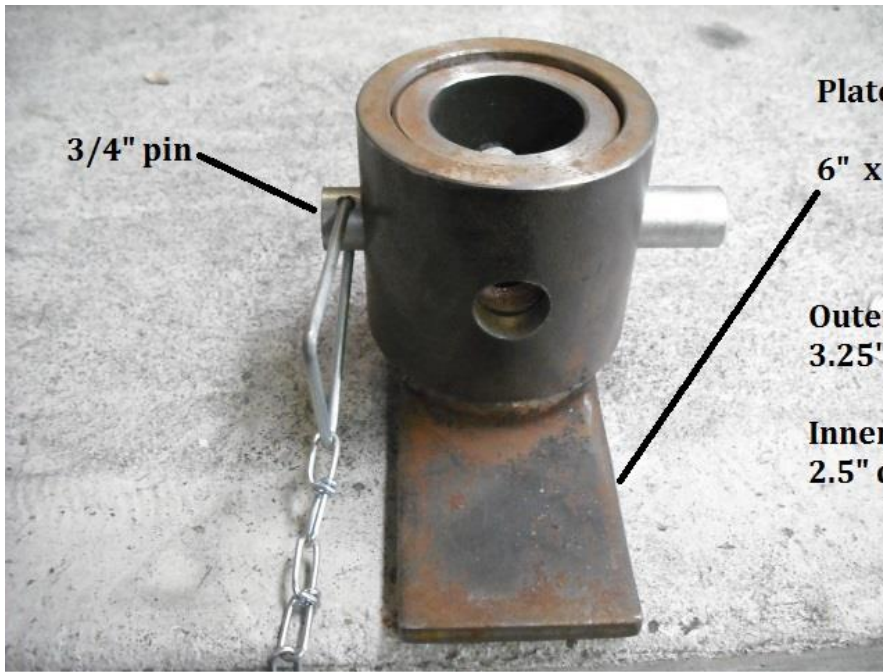

Drop leg Travel: 8"

Finish: Black Powder

Coating & Clear zinc plated

Part No: SP-HP

**Outer Boss = 65mm dia
Inner Boss = 50mm dia
Pin Size: 16mm**

3/4" pin

Plate Size:

6" x 2.5"

Outer Boss
3.25" dia

Inner Boss
2.5" dia

Part No: 701180KIT

7/8" pin

Plate Size:

4.5" x 3 5/8".

Outer Boss
4" dia

Inner Boss
3.25" dia.