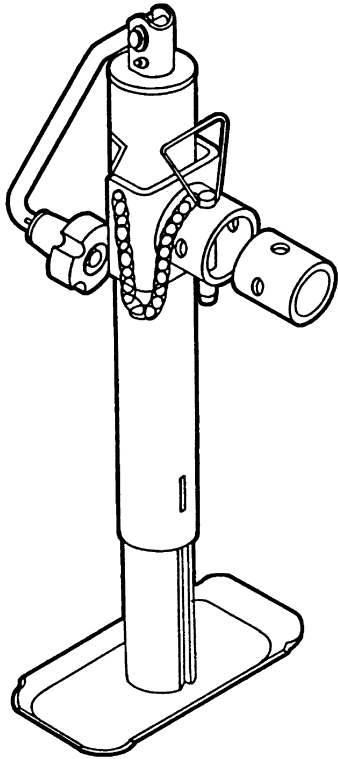

TOPWIND LEGS

Part No: 158451

Travel: 10'-254mm

Capacity: 2000lbs-800kgs

Retracted: 11.25"-285mm

Extended: 21.25"- 539mm

Weight: 7kgs

Part No: 158452TP

Travel: 15"-381mm

Capacity: 2000lbs-800kgs

Retracted: 14.50"-368mm

Extended: 29.5"-749mm

Weight: 8kgs.