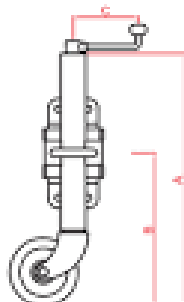

Dropleg: 13.5"- 340mm

Part No: 190510TW
Load capacity: 3175kgs
Stroke: 381mm
Dropleg section: 340mm

Part No: SS109
 Jockey Wheel with clamp bracket.
 Load capacity: 226 kgs
 Extended: 764mm
 Retracted: 510mm
 Stroke: 254mm
 6" Wheel

Part No: SS115
 Jockey Wheel with clamp bracket.
 Load cap: 226kgs
 Extended: 829mm
 Retracted: 575mm
 10" Wheel

Part No: SS111-10

Travel: 10" - 254mm
Capacity: 500lbs-226kgs
10" Solid Wheel
7.5kgs

SS113

Part No: SS113

Travel: 10" - 254mm
Capacity: 500lbs – 226kgs
6" Wheel
Weight: 7kgs

Part No: SS116B

Travel: 10" - 254mm

Capacity: 500lbs – 226kgs

10" Solid Wheel

Swivel Clamp

Weight: 8kgs

Outer Boss
3.25" dia

Inner Boss
2.5" dia

Part No: 701180KIT

7/8" pin

Plate Size:

4.5" x 3 5/8".

Outer Boss
4" dia

Inner Boss
3.25" dia.