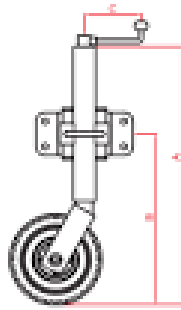

Dropleg: 13.5"- 340mm

Part No: 190510TW
Load capacity: 3175kgs
Stroke: 381mm
Dropleg section: 340mm

Part No: SS109
 Jockey Wheel with clamp bracket.
 Load capacity: 226 kgs
 Extended: 764mm
 Retracted: 510mm
 Stroke: 254mm
 6" Wheel

Part No: SS115
 Jockey Wheel with clamp bracket.
 Load cap: 226kgs
 Extended: 829mm
 Retracted: 575mm
 10" Wheel

Part No: SS111-10

Travel: 10" - 254mm
Capacity: 500lbs-226kgs
10" Solid Wheel
7.5kgs

SS113

Part No: SS113

Travel: 10" - 254mm
Capacity: 500lbs – 226kgs
6" Wheel
Weight: 7kgs

Part No: SS116B

Travel: 10" - 254mm

Capacity: 500lbs – 226kgs

10" Solid Wheel

Swivel Clamp

Weight: 8kgs

Outer Boss
3.25" dia

Inner Boss
2.5" dia

Part No: 701180KIT

7/8" pin

Plate Size:

4.5" x 3 5/8".

Outer Boss
4" dia

Inner Boss
3.25" dia.