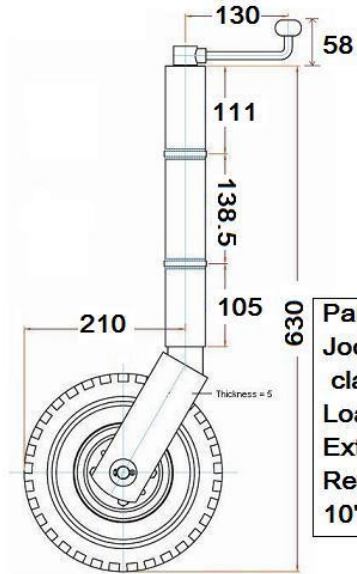

Travel: 15"-381mm

Capacity: 2000lbs-800kgs

Retracted: 14.50"-368mm

Extended: 29.5"-749mm

Weight: 8kgs.

Part No: 190510TW

Travel: 15"- 381mm

Capacity: 7000lbs – 3175kgs

Dropleg: 13.5"- 340mm

Part No: 190510TW
Load capacity: 3175kgs
Stroke: 381mm
Dropleg section: 340mm

Part No: SS109
 Jockey Wheel with clamp bracket.
 Load capacity: 226 kgs
 Extended: 764mm
 Retracted: 510mm
 Stroke: 254mm
 6" Wheel

Drop leg Travel: 8"

Finish: Black Powder

Coating & Clear zinc plated

Part No: SP-HP

**Outer Boss = 65mm dia
Inner Boss = 50mm dia
Pin Size: 16mm**

3/4" pin

Plate Size:

6" x 2.5"

Outer Boss
3.25" dia

Inner Boss
2.5" dia

Part No: 701180KIT

7/8" pin

Plate Size:

4.5" x 3 5/8".

Outer Boss
4" dia

Inner Boss
3.25" dia.