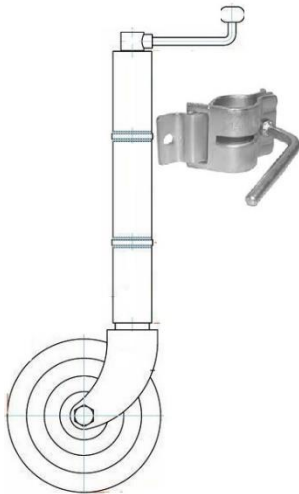

Dropleg: 13.5"- 340mm

Part No: 190510TW
Load capacity: 3175kgs
Stroke: 381mm
Dropleg section: 340mm

Part No: SS109
 Jockey Wheel with clamp bracket.
 Load capacity: 226 kgs
 Extended: 764mm
 Retracted: 510mm
 Stroke: 254mm
 6" Wheel

Part No: SS115
 Jockey Wheel with clamp bracket.
 Load cap: 226kgs
 Extended: 829mm
 Retracted: 575mm
 10" Wheel

Part No: SS111-10

Travel: 10" - 254mm
Capacity: 500lbs-226kgs
10" Solid Wheel
7.5kgs

SS113

Drop leg Travel: 8"

Finish: Black Powder

Coating & Clear zinc plated

Part No: SP-HP

**Outer Boss = 65mm dia
Inner Boss = 50mm dia
Pin Size: 16mm**

3/4" pin

Plate Size:

6" x 2.5"

Outer Boss
3.25" dia

Inner Boss
2.5" dia

Part No: 701180KIT

7/8" pin

Plate Size:

4.5" x 3 5/8".

Outer Boss
4" dia

Inner Boss
3.25" dia.