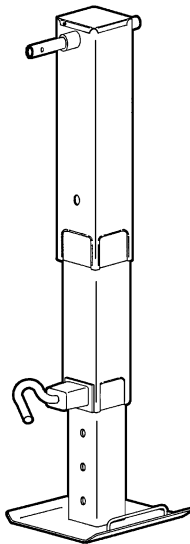

JOCKEY WHEELS & **LEGS CATALOGUE**

*104 Gardens Drive,
Willawong QLD 4110
Australia*

Ph: 07 3273 4155

Email: sales@transparts.com.au

SIDEWIND LEGS

Part No: 158151TP

Travel: 15"-381mm

Capacity: 2000lbs-800kgs

Retracted: 14.50"-368mm

Extended: 29.5"-749mm

Weight: 8kgs.

Part No:WF398423

Travel: 10"-254mm

Capacity: 5000lbs-2200kgs

Retracted: 10.5"-266mm

Extended: 20.5"-520mm

Weight: 6.5kgs

Part No: 190510
Travel: 15"- 381mm
Capacity: 3175 kgs
Retracted: 613mm
Extended:1330mm
Dropleg: 340mm

Also Available with No dropleg.

Part No: 190754ND
Retracted: 545mm
Capacity: 2.5 tonne

Part No: 182804TP
Capacity: 4500kgs
Travel: 12.5 "
13.5 "Additional Dropleg
Retracted: 27.6 "
Extended: 53.6 "
Spring Return Foot

Part No: 183800TP
Two Speed Leg.
Capacity: 4.5t-10000lbs
Travel: 12.5" – 317mm
Retracted: 28.5"- 724mm
Extended: 54.6"- 1386mm
Dropleg: 13.5"-342mm
Weight: 31kgs