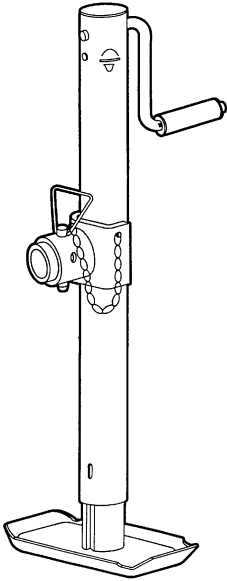

JOCKEY WHEELS & **LEGS CATALOGUE**

*104 Gardens Drive,
Willawong QLD 4110
Australia*

Ph: 07 3273 4155

Email: sales@transparts.com.au

SIDEWIND LEGS

Part No: 158151TP

Travel: 15"-381mm

Capacity: 2000lbs-800kgs

Retracted: 14.50"-368mm

Extended: 29.5"-749mm

Weight: 8kgs.

Part No:WF398423

Travel: 10"-254mm

Capacity: 5000lbs-2200kgs

Retracted: 10.5"-266mm

Extended: 20.5"-520mm

Weight: 6.5kgs

Part No: 190510
Travel: 15"- 381mm
Capacity: 3175 kgs
Retracted: 613mm
Extended:1330mm
Dropleg: 340mm

Also Available with No dropleg.

Part No: 190754ND
Retracted: 545mm
Capacity: 2.5 tonne

Part No: 182804TP
Capacity: 4500kgs
Travel: 12.5 "
13.5 "Additional Dropleg
Retracted: 27.6 "
Extended: 53.6 "
Spring Return Foot

Part No: 183800TP
Two Speed Leg.
Capacity: 4.5t-10000lbs
Travel: 12.5" – 317mm
Retracted: 28.5"- 724mm
Extended: 54.6"- 1386mm
Dropleg: 13.5"-342mm
Weight: 31kgs