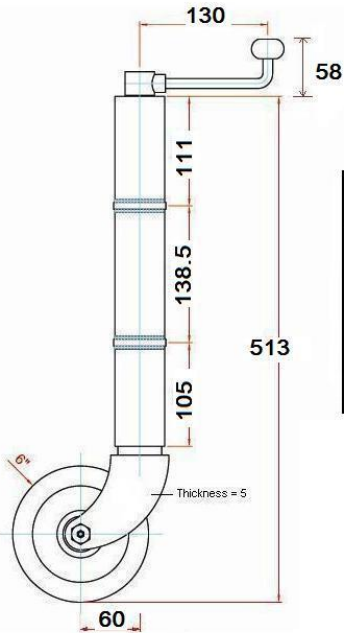

TOPWIND LEGS

Part No: 158451

Travel: 10'-254mm

Capacity: 2000lbs-800kgs

Retracted: 11.25"-285mm

Extended: 21.25"- 539mm

Weight: 7kgs

Part No: 158452TP

Travel: 15"-381mm

Capacity: 2000lbs-800kgs

Retracted: 14.50"-368mm

Extended: 29.5"-749mm

Weight: 8kgs.

Part No: 190510TW

Travel: 15"- 381mm

Capacity: 7000lbs – 3175kgs

Dropleg: 13.5"- 340mm

Part No: 190510TW
Load capacity: 3175kgs
Stroke: 381mm
Dropleg section: 340mm

Part No: SS109
 Jockey Wheel with clamp bracket.
 Load capacity: 226 kgs
 Extended: 764mm
 Retracted: 510mm
 Stroke: 254mm
 6" Wheel

Outer Boss
3.25" dia

Inner Boss
2.5" dia

Part No: 701180KIT

7/8" pin

Plate Size:

4.5" x 3 5/8".

Outer Boss
4" dia

Inner Boss
3.25" dia.