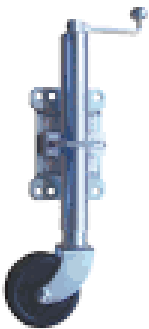

Dropleg: 13.5"- 340mm

Part No: 190510TW
Load capacity: 3175kgs
Stroke: 381mm
Dropleg section: 340mm

Part No: SS109
 Jockey Wheel with clamp bracket.
 Load capacity: 226 kgs
 Extended: 764mm
 Retracted: 510mm
 Stroke: 254mm
 6" Wheel

Part No: SS115
 Jockey Wheel with clamp bracket.
 Load cap: 226kgs
 Extended: 829mm
 Retracted: 575mm
 10" Wheel

Part No: SS111-10

Travel: 10" - 254mm
Capacity: 500lbs-226kgs
10" Solid Wheel
7.5kgs

SS113